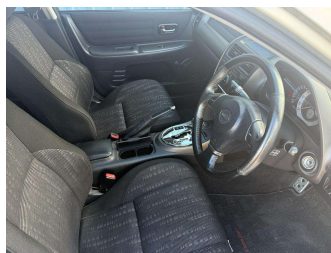

1999 Toyota Altezza RS200