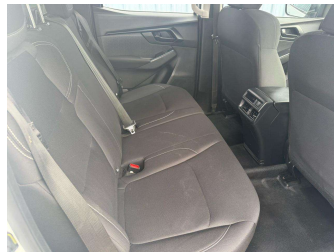

2021 ISUZU D-Max LX DOUBLE CAB 2WD 3.

Purchase Price **\$34,990**
Includes GST, Registration & Licensing

Finance may be available on this vehicle. Ask one of our friendly staff for more information.

Gain peace of mind with Mechanical Breakdown Insurance. **Ask us how.**

- Top features**
- » 18" ALLOYS
 - » 3 Diagonal Rear Belts
 - » 6 SRS Airbags
 - » ABS Brakes
 - » Adaptive Cruise Contro...
 - » Air Conditioning
 - » Android Auto
 - » Apple CarPlay
 - » Auto Headlights
 - » Auto Wipers
 - » AUX Input
 - » Blind Spot Monitoring
 - » Bluetooth
 - » Canopy
 - » Chain Driven
 - » Child Seat Anchor Poin...
 - » Down Hill Assist
 - » Electric Mirrors