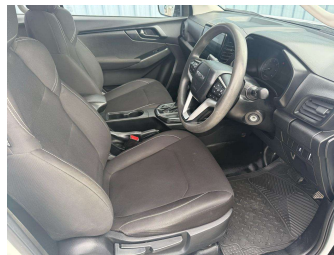

2021 ISUZU D-Max LX DOUBLE CAB 2WD 3.

Purchase Price **\$34,990**
Includes GST, Registration & Licensing

Finance may be available on this vehicle. Ask one of our friendly staff for more information.

Gain peace of mind with Mechanical Breakdown Insurance. **Ask us how.**

- Top features**
- » 18" ALLOYS
 - » 3 Diagonal Rear Belts
 - » 6 SRS Airbags
 - » ABS Brakes
 - » Adaptive Cruise Contro...
 - » Air Conditioning
 - » Android Auto
 - » Apple CarPlay
 - » Auto Headlights
 - » Auto Wipers
 - » AUX Input
 - » Blind Spot Monitoring
 - » Bluetooth
 - » Canopy
 - » Chain Driven
 - » Child Seat Anchor Poin...
 - » Down Hill Assist
 - » Electric Mirrors