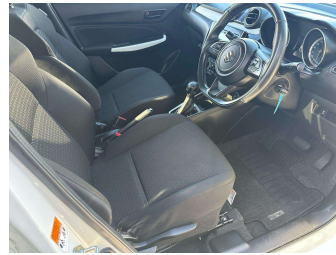

2021 Suzuki Swift GL 1.2P/CVT