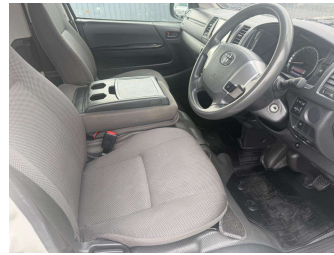

# 2018 Toyota HIACE DX GL-Package 6 Seater

**Purchase Price** **\$27,990**  
Includes GST, Registration & Licensing

Finance may be available on this vehicle. Ask one of our friendly staff for more information.

Body Style  
**5 door, Van**

Odometer  
**194,056 km**

Engine  
**2800 cc, Internal Combustion**

Fuel Type  
**Diesel**

Transmission  
**Auto, Rear Wheel**

Wheels  
-

VIN  
**7AT0H60FX23001712**

Interior  
-