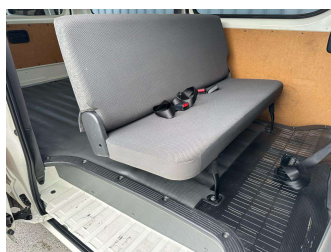

2018 Toyota HIACE DX GL-Package 6 Seater

Purchase Price **\$27,990**
Includes GST, Registration & Licensing

Finance may be available on this vehicle. Ask one of our friendly staff for more information.

Gain peace of mind with Mechanical Breakdown Insurance. **Ask us how.**