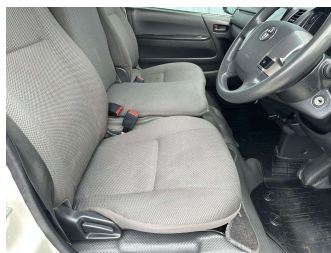

2018 Toyota HIACE DX GL-Package 6 Seater

Purchase Price **\$27,990**
Includes GST, Registration & Licensing

Finance may be available on this vehicle. Ask one of our friendly staff for more information.

Gain peace of mind with Mechanical Breakdown Insurance. **Ask us how.**

- Top features**
- » 18" ALLOYS
 - » ABS Brakes
 - » Air Conditioning
 - » Bluetooth
 - » Chain Driven
 - » Drivers Air Bag
 - » Electric Mirrors
 - » Electric Windows
 - » Electronic Stability C...
 - » Fog Lights
 - » Forward Collision Warn...
 - » Immobiliser
 - » Lane Departure Alert
 - » NZStereo
 - » Parking Sonar Front An...
 - » Rear Wiper
 - » Remote Central Locking
 - » Reverse Camera