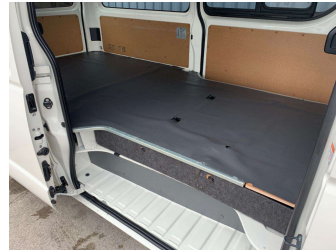

# 2022 Toyota HIACE DX 5 Door Very Low KM

**Purchase Price** **\$46,990**

Includes GST  
Excludes on-road costs of \$460

Finance may be available on this vehicle. Ask one of our friendly staff for more information.

**Body Style**  
5 door, Van

**Odometer**  
12,000 km

**Engine**  
2800 cc, Internal Combustion

**Fuel Type**  
Diesel

**Transmission**  
Auto, Rear Wheel

**Wheels**  
-

**VIN**  
7AT0H60FX23081971

**Interior**  
-