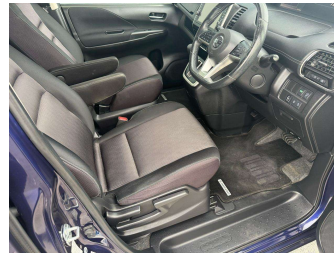

2017 Nissan SERENA Highway Star S-Hybrid

Purchase Price **$20,990**

Includes GST
Excludes on-road costs of $360

Finance may be available on this vehicle. Ask one of our friendly staff for more information.

Gain peace of mind with Mechanical Breakdown Insurance. **Ask us how.**

Top features

- » 16"Alloys
- » 360 Degree Camera
- » 6 SRS Airbags
- » 8 Full Shoulder Belts
- » ABS Brakes
- » Alarm
- » Auto Headlights
- » AUX Input
- » Bluetooth Connectivity
- » CD/Stereo
- » Chain Driven
- » Child Seat Anchor Poin...
- » Cruise Control
- » Eco Mode
- » Electric Mirrors
- » Electric Windows
- » Electronic Stability C...
- » Fog Lights

Body Style
5 door, People Mover

Odometer
84,740 km

Engine
2000 cc, Internal Combustion

Fuel Type
Hybrid

Transmission
Auto, Front Wheel

Wheels
-

VIN
7AT0DH3FX25047010

Interior
-

Safety

Based on 2024 VSRR rating

Reg No.
-

Ext Colour
Blue

History
Ex-Overseas

Seats
8 seats

CO2 Emissions
★★★★☆
160 grams/km

Energy Economy
★★★★☆☆
Annual fuel cost of $2,670
6.8L per 100km

Cost per year is an estimate based on petrol price of $2.80 per litre and an average distance of 14000 km. Emissions and Energy Economy figures standardised to 3P WLTP.

Stock ID: 30311

Craig McLeods Wholesale Cars | Phone 07 850 8168 | Email craig@cmcars.co.nz
552 Te Rapa Road, Hamilton 3200, New Zealand
www.cmcars.co.nz

★★★★★
4.78 | 1539 reviews