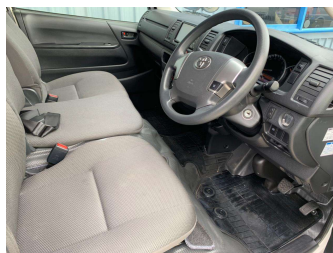

2019 Toyota HIACE DX 5 Door 6 Seater with ESC

Purchase Price **\$34,990**
Includes GST
 Excludes on-road costs of \$460

Finance may be available on this vehicle. Ask one of our friendly staff for more information.

Body Style
5 door, Van

Odometer
175,541 km

Engine
2800 cc, Internal Combustion

Fuel Type
Diesel

Transmission
Auto, Rear Wheel

Wheels
-

VIN
7AT0H60FX22005809

Interior
-