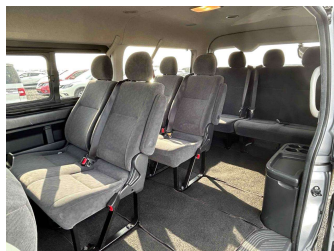

2020 Toyota HIACE GL 10 Seater

Purchase Price **\$47,990**

Includes GST
Excludes on-road costs of \$360

Finance may be available on this vehicle. Ask one of our friendly staff for more information.

Gain peace of mind with Mechanical Breakdown Insurance. **Ask us how.**