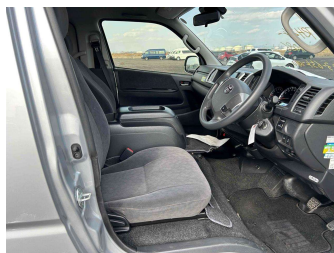

2020 Toyota HIACE GL 10 Seater

Purchase Price **\$47,990**

Includes GST
Excludes on-road costs of \$360

Finance may be available on this vehicle. Ask one of our friendly staff for more information.

Gain peace of mind with Mechanical Breakdown Insurance. **Ask us how.**