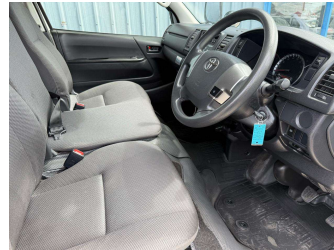

2019 Toyota HIACE CHILLER DX 4WD -5 +30

Purchase Price **\$39,990**

Includes GST
Excludes on-road costs of \$560

Finance may be available on this vehicle. Ask one of our friendly staff for more information.

Body Style
3 door, Van

Odometer
168,760 km

Engine
2800 cc, Internal Combustion

Fuel Type
Diesel

Transmission
Auto, 4WD

Wheels
-

VIN
7AT0H60FX25020726

Interior
-