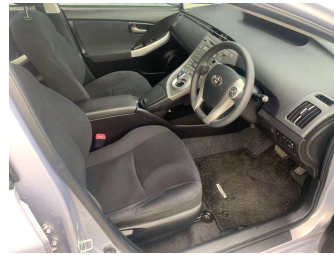

2012 Toyota Prius L

Purchase Price

$12,990

Includes GST, Registration & Licensing

Finance may be available on this vehicle. Ask one of our friendly staff for more information.

Gain peace of mind with Mechanical Breakdown Insurance. **Ask us how.**

Top features

- » 3 SRS Airbags
- » 8 SRS Airbags
- » ABS Brakes
- » Auto Headlights
- » CD/Stereo
- » Climate Control Air Co...
- » Econ (Fuel Saver Mode)
- » Electric Mirrors
- » Electronic Stability C...
- » EV Mode
- » Immobiliser
- » Intel Key
- » ISO FIX
- » New Tyres
- » Remote Central Locking
- » Tints

Body Style

5 door, Hatchback

Odometer

121,792 km

Engine

1800 cc, Hybrid

Fuel Type

Petrol

Transmission

Auto, Front Wheel

Wheels

-

VIN

7AT0H637X23482586

Interior

-

Safety

Based on 2023 UCSR rating for 09-16 models

Reg No.

QBJ729

Ext Colour

Light Purple

History

Ex-Overseas

Seats

5 seats

CO2 Emissions

★★★★☆

94 grams/km

Energy Economy

★★★★☆☆

**Annual fuel cost of $1,570
4L per 100km**

Cost per year is an estimate based on petrol price of $2.80 per litre and an average distance of 14000 km. Emissions and Energy Economy figures standardised to 3P WLTP.

Stock ID: 29183

Craig McLeods Wholesale Cars | Phone 07 850 8168 | Email craig@cmcars.co.nz
552 Te Rapa Road, Hamilton 3200, New Zealand
www.cmcars.co.nz