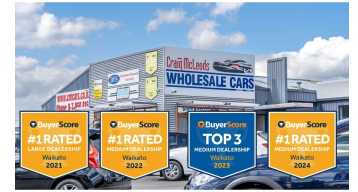

2012 Toyota Prius L

Purchase Price

\$12,990

Includes GST, Registration & Licensing

Finance may be available on this vehicle. Ask one of our friendly staff for more information.

Gain peace of mind with Mechanical Breakdown Insurance. **Ask us how.**