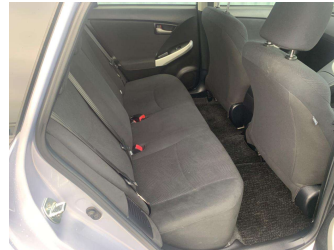

2012 Toyota Prius L

Purchase Price

$12,990

Includes GST, Registration & Licensing

Finance may be available on this vehicle. Ask one of our friendly staff for more information.

Gain peace of mind with Mechanical Breakdown Insurance. **Ask us how.**

Top features

- » 3 SRS Airbags
- » 8 SRS Airbags
- » ABS Brakes
- » Auto Headlights
- » CD/Stereo
- » Climate Control Air Co...
- » Econ (Fuel Saver Mode)
- » Electric Mirrors
- » Electronic Stability C...
- » EV Mode
- » Immobiliser
- » Intel Key
- » ISO FIX
- » New Tyres
- » Remote Central Locking
- » Tints

Body Style

5 door, Hatchback

Odometer

121,792 km

Engine

1800 cc, Hybrid

Fuel Type

Petrol

Transmission

Auto, Front Wheel

Wheels

-

VIN

7AT0H637X23482586

Interior

-

Safety

Based on 2023 UCSR rating for 09-16 models

Reg No.

QBJ729

Ext Colour

Light Purple

History

Ex-Overseas

Seats

5 seats

CO2 Emissions

★★★★☆

94 grams/km

Energy Economy

★★★★☆☆

**Annual fuel cost of $1,570
4L per 100km**

Cost per year is an estimate based on petrol price of $2.80 per litre and an average distance of 14000 km. Emissions and Energy Economy figures standardised to 3P WLTP.

Stock ID: 29183

Craig McLeods Wholesale Cars | Phone 07 850 8168 | Email craig@cmcars.co.nz
552 Te Rapa Road, Hamilton 3200, New Zealand
www.cmcars.co.nz