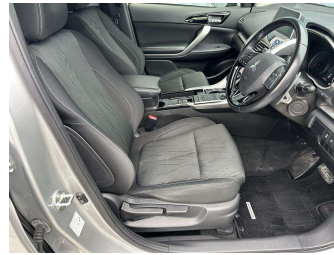

2018 Mitsubishi Eclipse Cross XLS 1.5P/8CVT