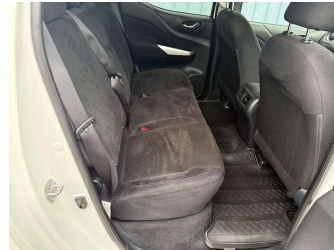

2020 Nissan NAVARA ST 2.3D/7AM/UT/4DR/5

Purchase Price **\$27,990**
Includes GST, Registration & Licensing

Finance may be available on this vehicle. Ask one of our friendly staff for more information.

Gain peace of mind with Mechanical Breakdown Insurance. **Ask us how.**

- Top features**
- » 3 Diagonal Rear Belts
 - » 7 SRS Airbags
 - » ABS Brakes
 - » Air Conditioning
 - » Auto Headlights
 - » AUX Input
 - » Cruise Control
 - » Electric Mirrors
 - » Electronic Stability C...
 - » Fog Lights
 - » Immobiliser
 - » ISO FIX
 - » NZ Navigation
 - » NZ Radio With Bluetooth...
 - » Remote Central Locking
 - » Reverse Camera
 - » Tow Bar