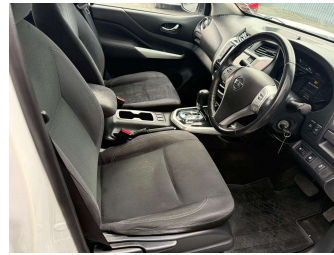

2020 Nissan NAVARA ST 2.3D/7AM/UT/4DR/5

Purchase Price **\$27,990**
Includes GST, Registration & Licensing

Finance may be available on this vehicle. Ask one of our friendly staff for more information.

Gain peace of mind with Mechanical Breakdown Insurance. **Ask us how.**

- Top features**
- » 3 Diagonal Rear Belts
 - » 7 SRS Airbags
 - » ABS Brakes
 - » Air Conditioning
 - » Auto Headlights
 - » AUX Input
 - » Cruise Control
 - » Electric Mirrors
 - » Electronic Stability C...
 - » Fog Lights
 - » Immobiliser
 - » ISO FIX
 - » NZ Navigation
 - » NZ Radio With Bluetooth...
 - » Remote Central Locking
 - » Reverse Camera
 - » Tow Bar